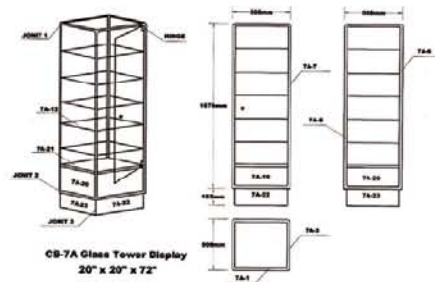

## CB-7 tower showcase

- All aluminum curved or flat profile
- 20"x20"x72"
- Five glass shelves
- Open or glass enclosed
- Glass enclosed incl. glass door with durable hinges and lock
- 5 mm. tempered glass throughout
- Levellers

## CB-8 10 drawer cabinet

- 48"x20"x38"
- High pressure laminate
- High gloss lacquered paint finished
- Top quality hardware incl. knobs and drawer slides
- Included locks for top 2 drawers
- Levellers