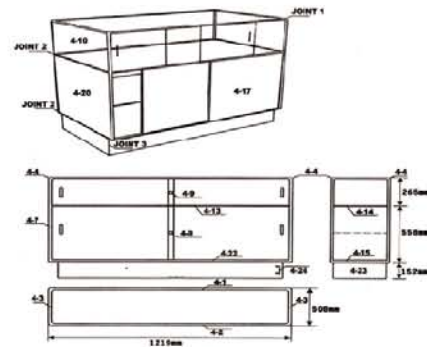

## CB-3 1/3 Vision (Jewellery) Showcase

- All aluminum curved or flat profile
- 48"x20"x38"; 60"x20"x38"; 70"x20"x38"; 72"x20"x38"
- 6" black kickplate
- Easy-slide masonite doors for top and bottom storage sections
- Includes shelf for storage area
- 2 locks included
- Levellers

## CB-4 Cash Counter

- 20"x20"x38"
- Includes drawer with lock
- One adjustable shelf
- Levellers