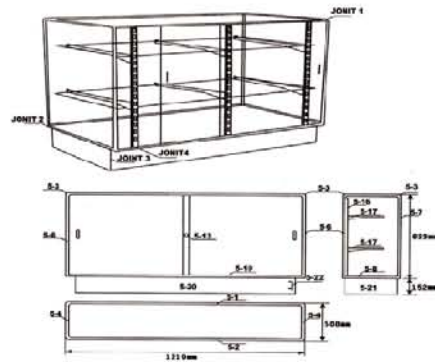

CB-1 Full Vision Showcase

- All aluminum curved or flat profile
- 48"x20"x38"; 60"x20"x38"; 70"x20"x38"; 72"x20"x38"
- Two glass adjustable shelves
- 6" black kickplate
- Easy-slide masonite doors
- Lock included
- Levellers

CB-2 2/3 Vision Showcase

- All aluminum curved or flat profile
- 48"x20"x38"; 60"x20"x38"; 70"x20"x38"; 72"x20"x38"
- One glass adjustable shelf
- 6" black kickplate
- Easy-slide masonite doors for top and bottom storage sections.
- 2 locks included
- Levellers